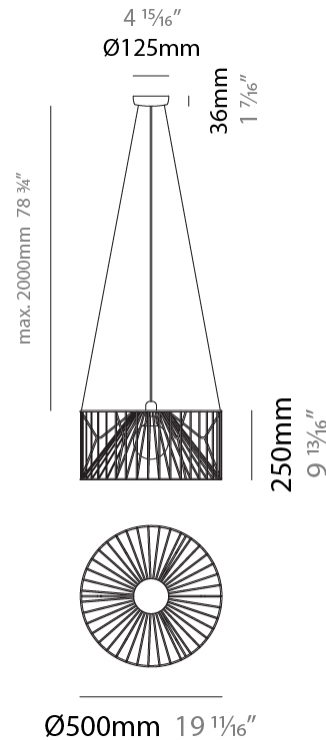

MARIOLA SUSPENSION

D111180-

base number   Finish Options   Finish Options   Finish Options

1. To build a product code in our configurator select the specify button on the base model # product page
2. To build a manual product code on this datasheet choose from the options listed below in blue font and add the suffix to the base model #

GENERAL

Series: Mariola
Brand: Ole
Division: Design
Mounting Type: Suspension
Mounting Location: Ceiling
Subcategory: Pendant

PHYSICAL

Shape: Abstract
Diameter (mm): 500
Diameter (in): 19 11/16
Height (mm): 250
Height (in): 9 13/16
Max. Overall Height (mm): 2250
Max. Overall Height (in): 88 9/16
Light Distribution: Omnidirectional
Fixture Finish: BEI / BLK / BLU / COG / DGN / GRY / MRN / MOC / MUS / OLV / SIL / STN / TER / WHI
Holder Finish: MWH / MBK
Accent Finish: WHI / GSD
Fixture Material: Fabric Cord / Metal
Cable Details: 2,000mm/78 3/4" Transparent Cable

ELECTRICAL

Number of Lamps: 1
Lamp Type: LED Retrofit
Bulb Included: Bulb Not Included
Max. Wattage Per Lamp (W): 20
Lamp Base: E26
Input Voltage (V): 120
Upon Request: 277Vac / GU24

LED

OPTICAL

RATINGS AND CERTIFICATIONS

Certified By: Certified for North American Standards
IP rating: IP20

PROJECT	_____
TYPE	_____
SPECIFIER	_____
QUANTITY	_____
DATE	_____