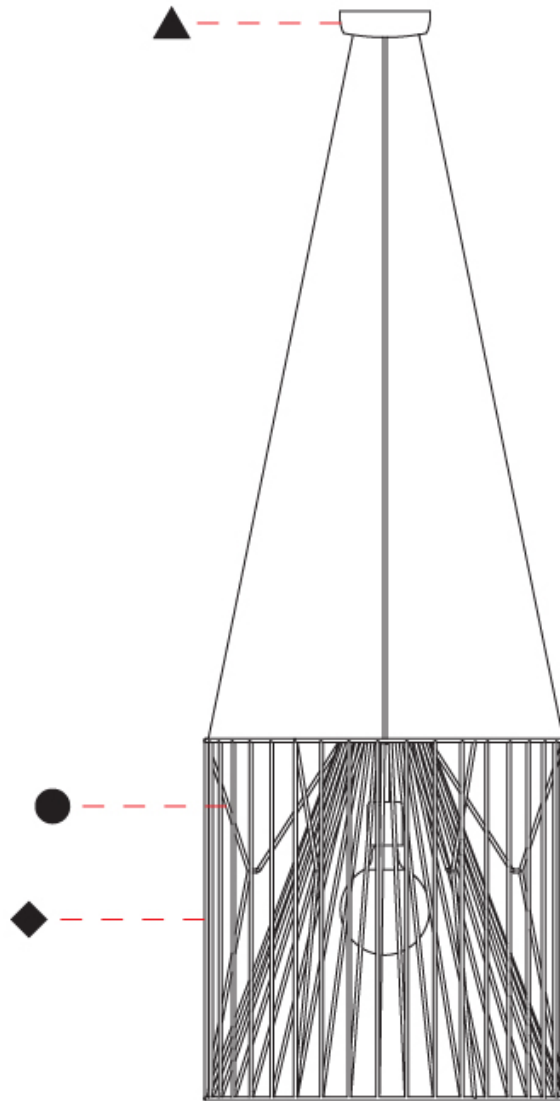

MARIOLA SUSPENSION

D111181-

PROJECT

TYPE

SPECIFIER

QUANTITY

DATE

D